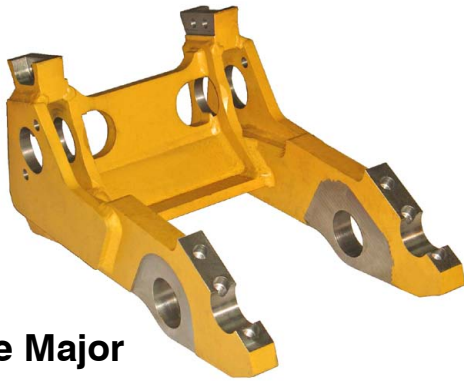

# BOGIES

CTP Bogies are designed to offer top class quality suspension, stability, and safety.

## Bogie Major

Bin Loc	Part No.	Description	Qty. Per Machine
D8L, 578	8E4236	MIDDLE	4
	8E4235	FRONT	2
	8E4237	REAR	2
D8N, D8R, D8T	3102866	MIDDLE	4
	3102901	FRONT	2
	3102902	REAR	2
D9L	9W0683	MIDDLE	4
	9W7612	FRONT	2
	9W7613	REAR	2
D9L, D10N, D10R, D10T	7T0375	MIDDLE	4
	1284414	FRONT	2
	1268588	REAR	2
D9N, D9R, D9T	7T5417	MIDDLE	4
	1342679	FRONT	2
	1342680	REAR	2
D11N, D11R, D11T	9W7871	MIDDLE	4
	1287256	FRONT	2
	1287255	REAR	2